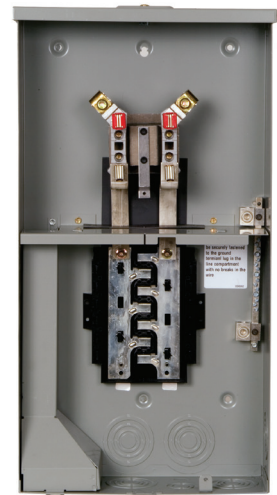

Meter Mains

200A/400A Residential – 4 & 5 Terminal For 1 Phase, 3 Wire

Rating	Service	Dimensions (inches)			Hub Opening	Main Breaker	No. of Term.	Bypass	Cover Style	Catalog Number
		W	H	D						
200	OH/UG	30.0	14.0	5.0	RX Cl. Plate	200A inst.	4	None	Ringless	LG0408B1200RT
200	OH/UG	32.0	14.0	5.0	RX Cl. Plate	200A inst	4	None	Ringless	LG0816B1200RCT
200	OH/UG	27.0	14.0	5.0	RX Cl. Plate	None	4	None	Ringless	LG0606L1200R
200	OH/UG	27.0	14.0	5.0	RX Cl. Plate	None	4	None	Ringless	LG0606L1200RA*
400	OH	29.0	27.0	6.0	HD Cl. Plate	None	4	Lever	Ringless	LG0404L1400RLM
400	OH	29.0	27.0	6.0	HD Cl. Plate	200A inst. more 200A main	4	Lever	Ringless	LG0816B1400RLT

* Aluminum enclosure.

LG0408B1200RT
4 space, 8 circuit feed thru lugs

LG0816B1200RCT
8 space, 16 circuit feed thru lugs

LG0606L1200R
12 space, 6 circuit
LG0606L1200RA
2 or 4 pole breakers only

LG0404L1400RLM
Accepts 2 main breakers 60-200A each

LG0816B1400RLT
8 space, 10 circuit feed thru lugs