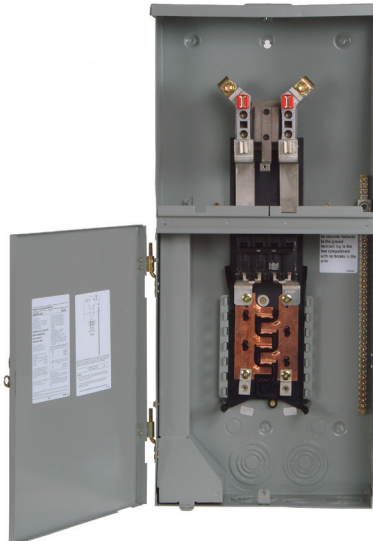

Meter Mains

200A/400A Residential – 4 & 5 Terminal For 1 Phase, 3 Wire

Rating	Service	Dimensions (inches)			Hub Opening	Main Breaker	No. of Term.	Bypass	Cover Style	Catalog Number
		W	H	D						
200	OH/UG	30.0	14.0	5.0	RX Cl. Plate	200A inst.	4	None	Ringless	LG0408B1200RT
200	OH/UG	32.0	14.0	5.0	RX Cl. Plate	200A inst	4	None	Ringless	LG0816B1200RCT
200	OH/UG	27.0	14.0	5.0	RX Cl. Plate	None	4	None	Ringless	LG0606L1200R
200	OH/UG	27.0	14.0	5.0	RX Cl. Plate	None	4	None	Ringless	LG0606L1200RA*
400	OH	29.0	27.0	6.0	HD Cl. Plate	None	4	Lever	Ringless	LG0404L1400RLM
400	OH	29.0	27.0	6.0	HD Cl. Plate	200A inst. more 200A main	4	Lever	Ringless	LG0816B1400RLT

* Aluminum enclosure.

LG0408B1200RT
4 space, 8 circuit feed thru lugs

LG0816B1200RCT
8 space, 16 circuit feed thru lugs

LG0606L1200R
12 space, 6 circuit
LG0606L1200RA
2 or 4 pole breakers only

LG0404L1400RLM
Accepts 2 main breakers 60-200A each

LG0816B1400RLT
8 space, 10 circuit feed thru lugs