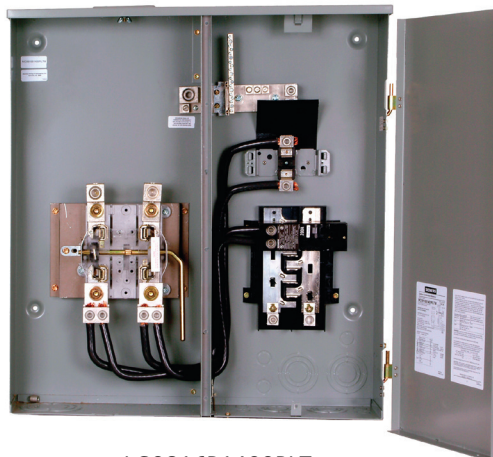

Meter Mains

200A/400A Residential – 4 & 5 Terminal For 1 Phase, 3 Wire

Rating	Service	Dimensions (inches)			Hub Opening	Main Breaker	No. of Term.	Bypass	Cover Style	Catalog Number
		W	H	D						
200	OH/UG	30.0	14.0	5.0	RX Cl. Plate	200A inst.	4	None	Ringless	LG0408B1200RT
200	OH/UG	32.0	14.0	5.0	RX Cl. Plate	200A inst	4	None	Ringless	LG0816B1200RCT
200	OH/UG	27.0	14.0	5.0	RX Cl. Plate	None	4	None	Ringless	LG0606L1200R
200	OH/UG	27.0	14.0	5.0	RX Cl. Plate	None	4	None	Ringless	LG0606L1200RA*
400	OH	29.0	27.0	6.0	HD Cl. Plate	None	4	Lever	Ringless	LG0404L1400RLM
400	OH	29.0	27.0	6.0	HD Cl. Plate	200A inst. more 200A main	4	Lever	Ringless	LG0816B1400RLT

* Aluminum enclosure.

LG0408B1200RT
4 space, 8 circuit feed thru lugs

LG0816B1200RCT
8 space, 16 circuit feed thru lugs

LG0606L1200R
12 space, 6 circuit
LG0606L1200RA
2 or 4 pole breakers only

LG0404L1400RLM
Accepts 2 main breakers 60-200A each

LG0816B1400RLT
8 space, 10 circuit feed thru lugs